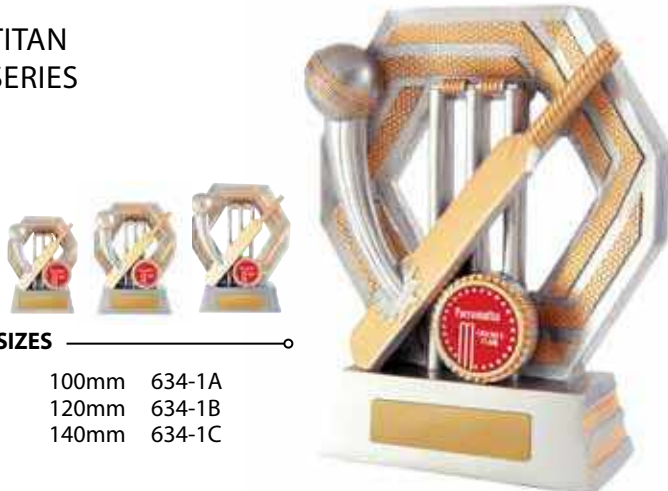

MAVERICK SERIES

- 3 SIZES**
- 120mm 633-1A
 - 140mm 633-1B
 - 155mm 633-1C

SILVER STAR SERIES

- 3 SIZES**
- 115mm 628-1A
 - 135mm 628-1B
 - 155mm 628-1C

TITAN SERIES

- 3 SIZES**
- 100mm 634-1A
 - 120mm 634-1B
 - 140mm 634-1C