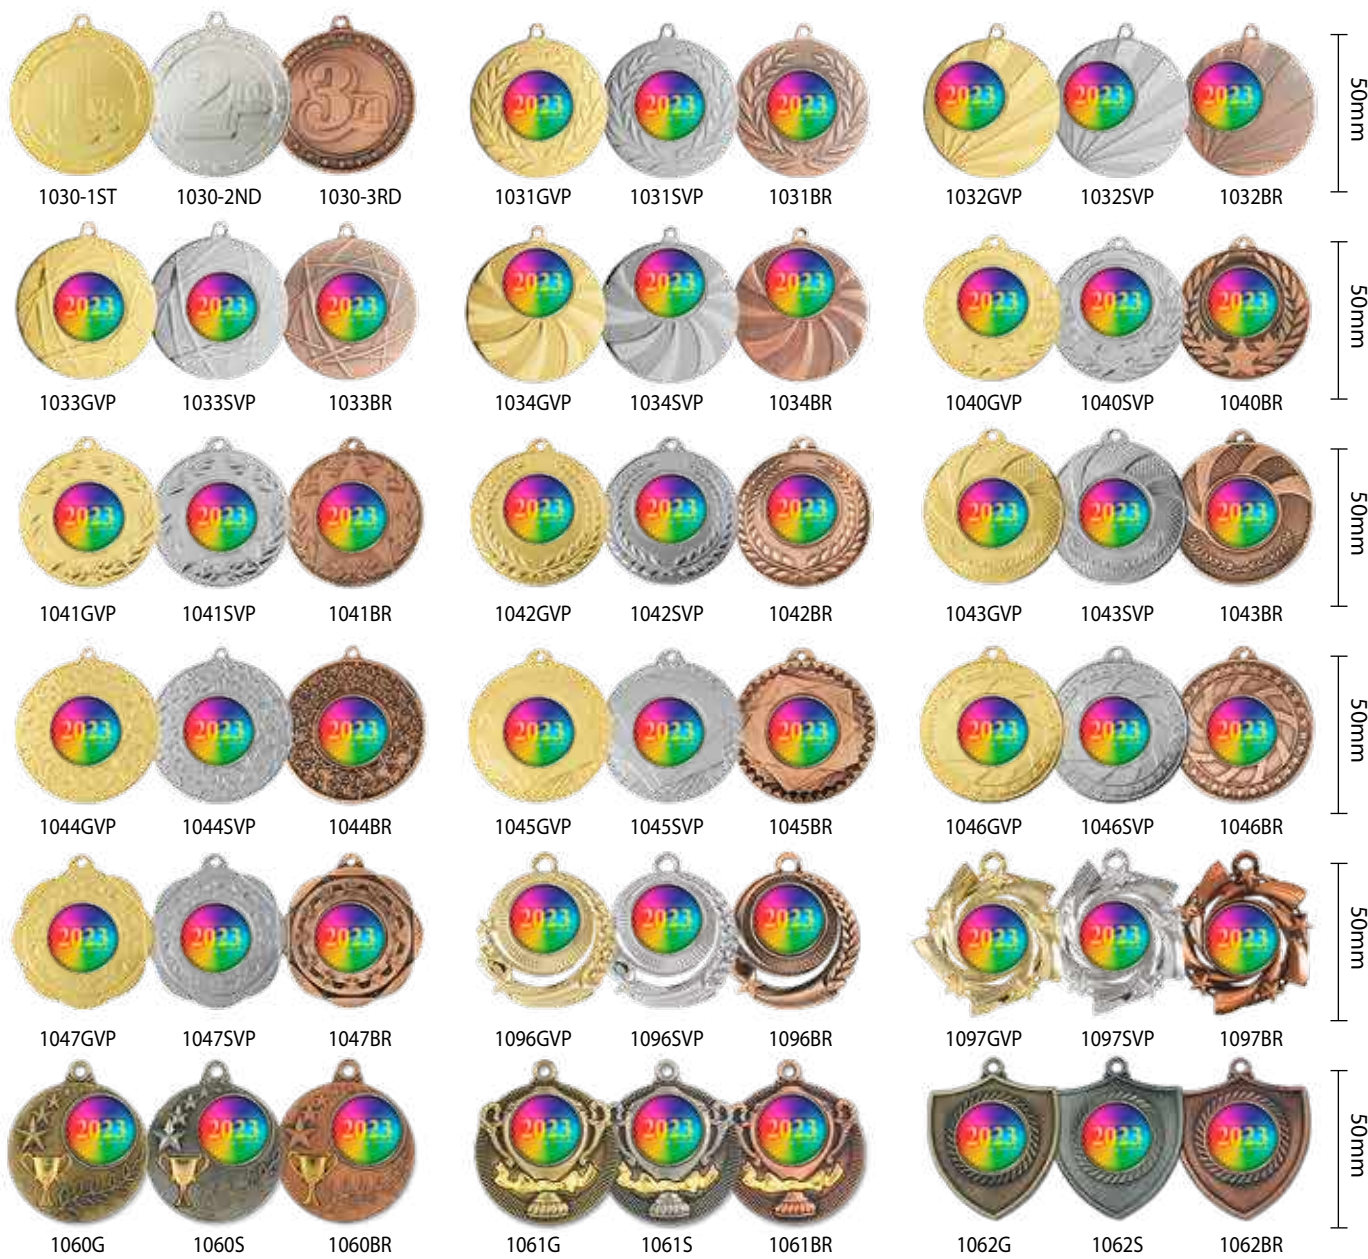

- 155x105mm S23-6032
- 175x125mm S23-6033
- 200x150mm S23-6034

LARGEST
SIZE

ALL AVAILABLE IN

CHERRY
BROWN

WALNUT
+ BK EDGE

BLACK
MARBLE

BLACK

SUPER HEAVY WEIGHT CONTEMPORARY DESIGN